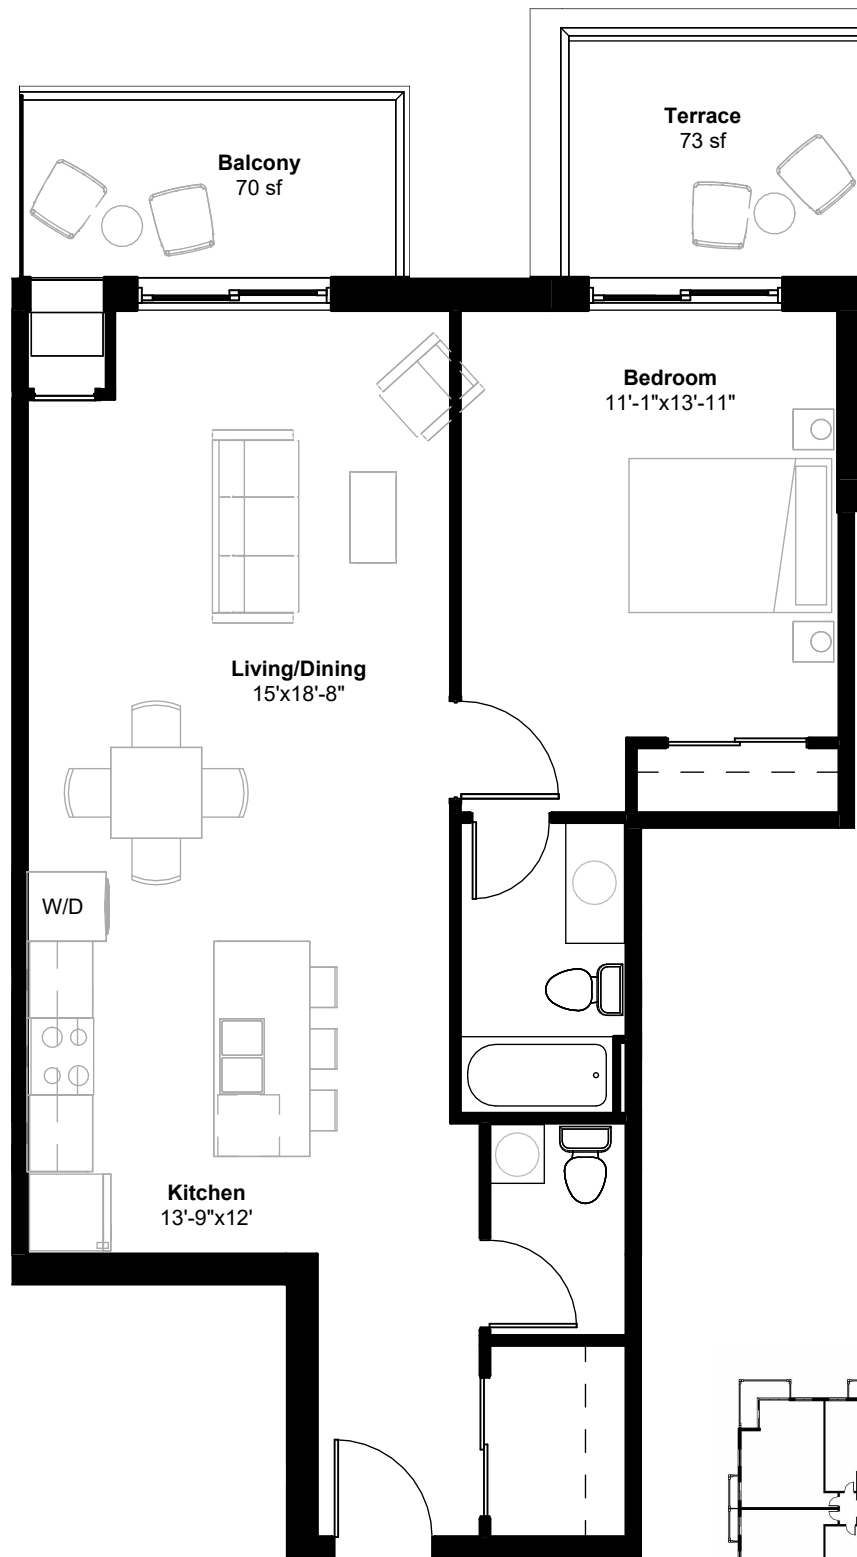

PORT PICTON

TAYLOR

1 BEDROOM

212

803 sf
1 Bedroom
1.5 Bathroom

All illustrations are artist's concepts. All plans and dimensions are approximated and subject to change without notice. Note that plans and room dimensions may vary according to elevation. E&O.E.